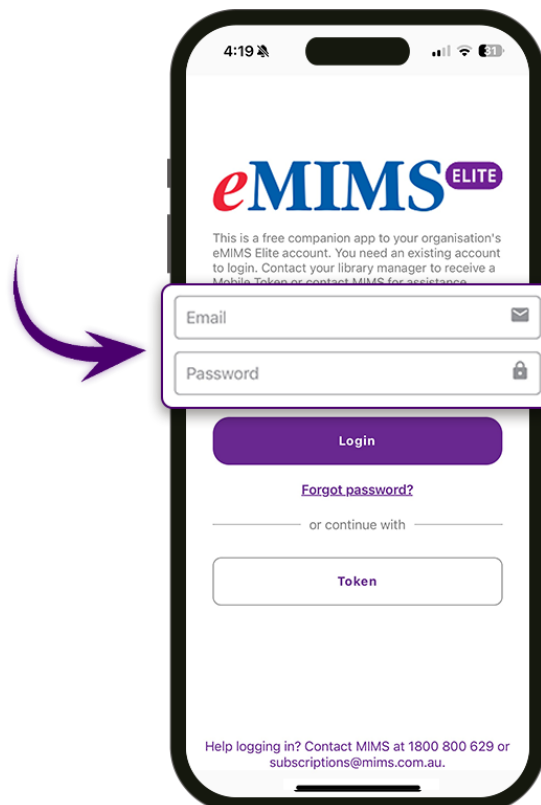

The eMIMSelite app can be downloaded on the mobile anytime and anywhere when the mobile device is connected to the internet via WiFi/4g/5g.

To request Mobile Tokens (to login to the eMIMSelite mobile app):

1. Login to the browser version of eMIMSelite via <https://app.emimselite.com/>.
2. Click on the 'three-line' icon on the top right of the main menu.

3. Click on the 'Request Mobile Token' option.

4. Submit your email address.

5. You'll receive a token via mail in the email address entered by you.

6. Log in to eMIMSelite mobile app by entering the token in the mobile app.

OR

1. Access the app on your mobile device.

2. Enter your registered email address and password to login to the app.

To access the data in *Offline Mode* (without active internet connection):

1. Access the eMIMSelite app on your mobile device.
2. Login to the app.
3. Click on the four squared icon on the top right corner of the app interface.