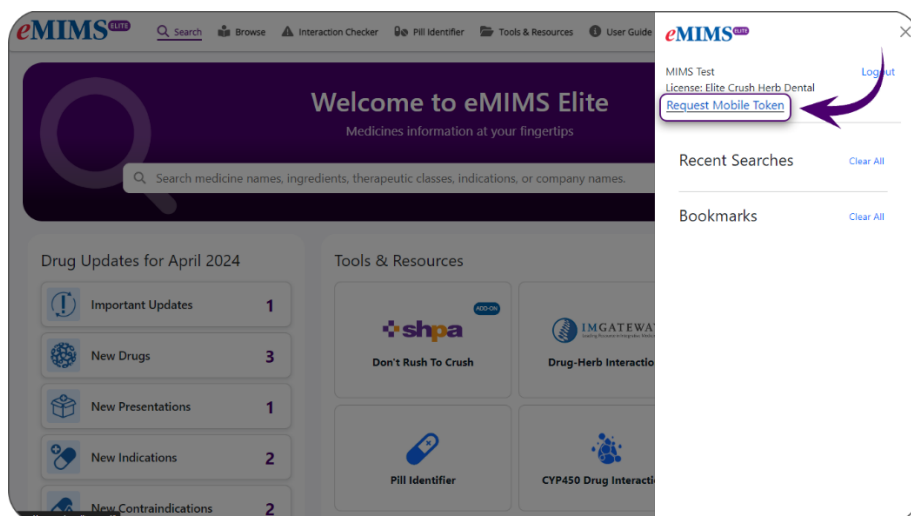

3. Click on the 'Request Mobile Token' option.