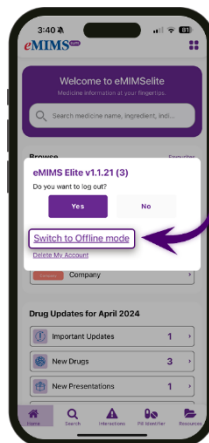

4. A dialogue box will open, click on the 'Switch to Offline mode' button.