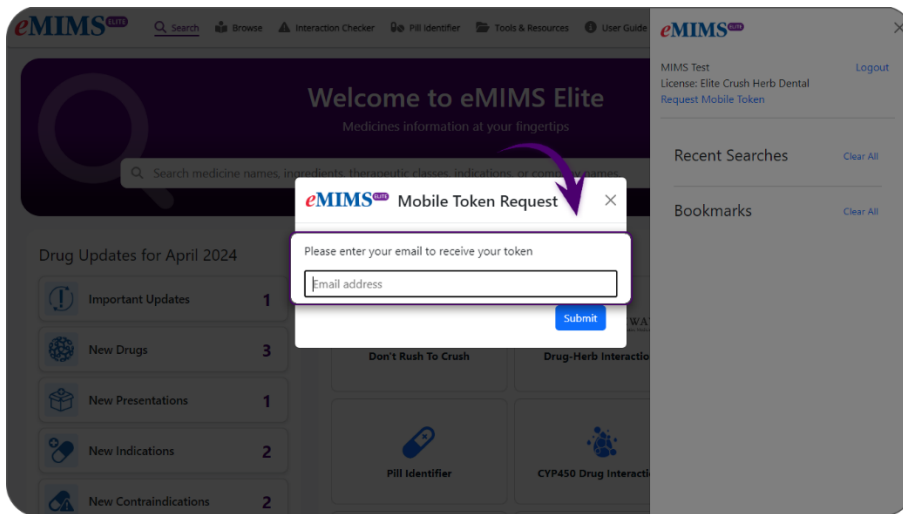

The eMIMSelite app can be downloaded on the mobile anytime and anywhere when the mobile device is connected to the internet via WiFi/4g/5g.

To request Mobile Tokens (to login to the eMIMSelite mobile app):

1. Login to the browser version of eMIMSelite via <https://app.emimselite.com/>.
2. Click on the 'three-line' icon on the top right of the main menu.

3. Click on the 'Request Mobile Token' option.

4. Submit your email address.