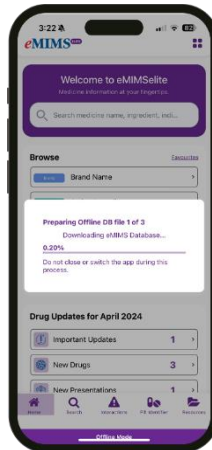

6. This would restart the app after the data download which allows the user to access the content without an internet connection.

7. After the data download, the user can now access the contents of the app in offline mode even with or without internet connection.